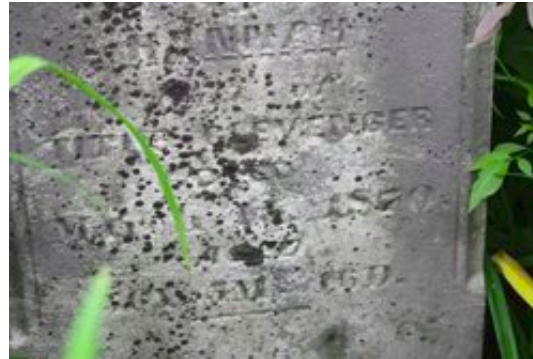

Hannah Gandy Clevenger

Memorial Photos Flowers

Share Edit

[Learn about sponsoring this memorial...](#)

Birth: Sep. 29, 1813
Madison County
Ohio, USA

Death: Mar. 15, 1870
Pharisburg
Union County
Ohio, USA

Added by: [Bevson](#)